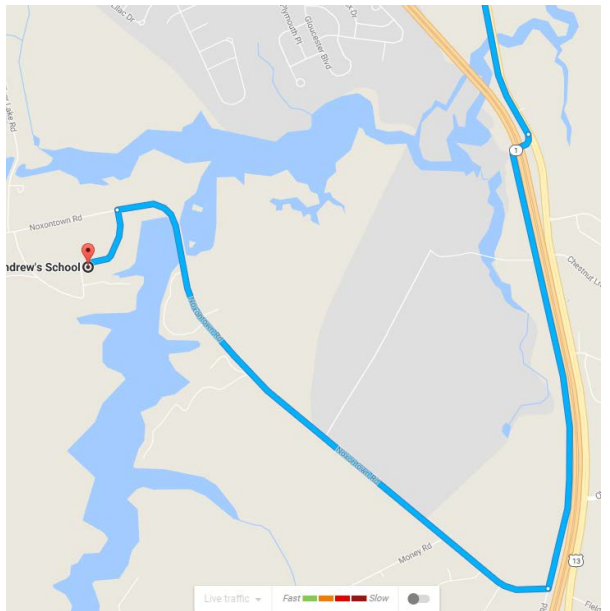

From the North using Rt 1 Southbound

Exit 142 Pole Bridge Rd

Rt 13 to Harris Rd to Noxontown Rd

Take exit 142 toward US-13/DE-896/US-301/Mt Pleasant/Boyd's Corner

Turn right onto Pole Bridge Rd

Turn left onto US-13 S/Dupont Pkwy – follow for about 4.4 miles

Turn right onto Harris Rd

Turn right onto Noxontown Rd, Destination on left after a couple miles