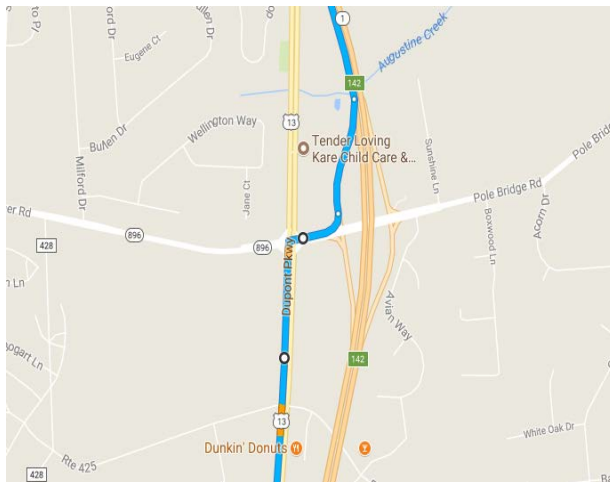

From the North using Rt 1 Southbound

Exit 142 Pole Bridge Rd

Rt 13 to Harris Rd to Noxontown Rd

Take exit 142 toward US-13/DE-896/US-301/Mt Pleasant/Boyd's Corner

Turn right onto Pole Bridge Rd

Turn left onto US-13 S/Dupont Pkwy – follow for about 4.4 miles

Turn right onto Harris Rd

Turn right onto Noxontown Rd, Destination on left after a couple miles